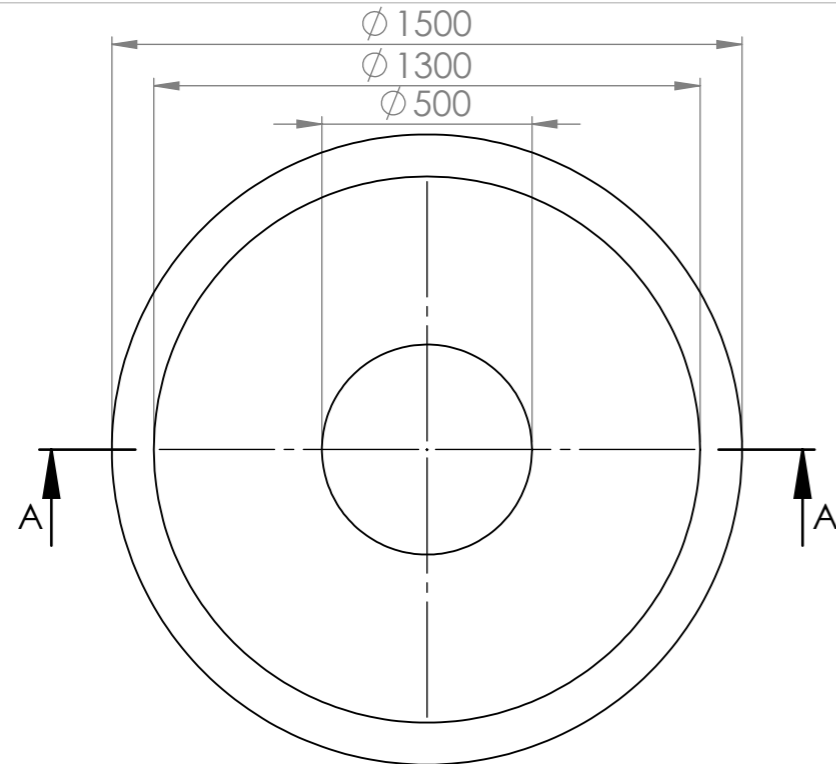

Commercial Pots

Commercial Pots
Blue Mountains

1300 554 575

commercial@commercialpots.com.au

commercialpots.com.au

Copyright Commercial Pots

Product Name : City Bowl 1500 high

Product Dimensions : 1500D x 1000H

Date : 5/5/2020

Revision : 1

Top View

Side View

Section View A-A

Dimetric View