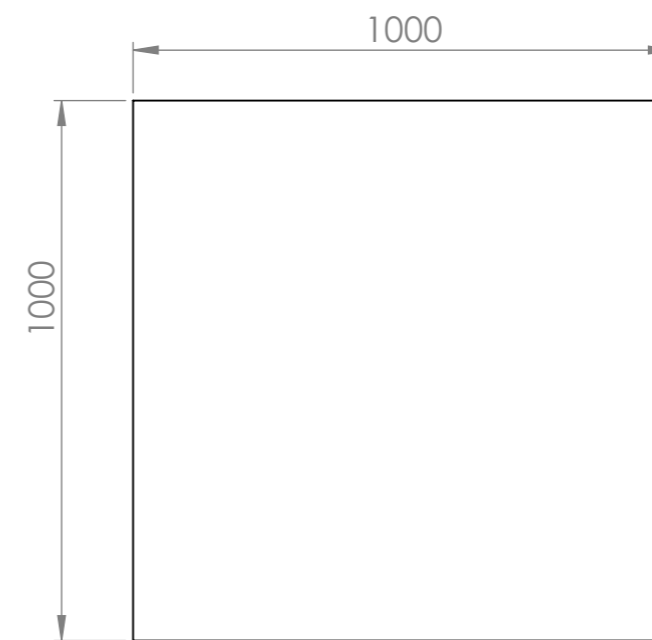

Commercial Pots

Commercial Pots
Blue Mountains
1300 554 575
commercial@commercialpots.com.au
commercialpots.com.au
Copyright Commercial Pots

Product Name : Cube Planter 1000

Product Dimensions : 1000L X 1000W X 1000H

Date : 8/5/2020 **Revision :** 1

Top View

Dimetric View

Section View A-A

Side View