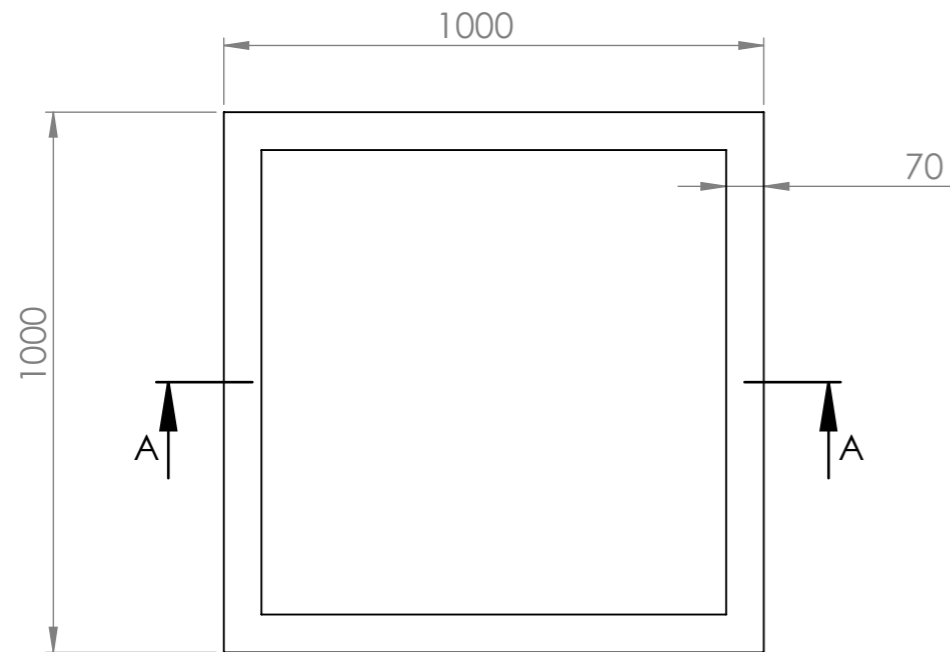

Commercial Pots

Commercial Pots
Blue Mountains
1300 554 575
commercial@commercialpots.com.au
commercialpots.com.au
Copyright Commercial Pots

Product Name : Cube Planter 1000

Product Dimensions : 1000L X 1000W X 1000H

Date : 8/5/2020 **Revision :** 1

Top View

Dimetric View

Section View A-A

Side View