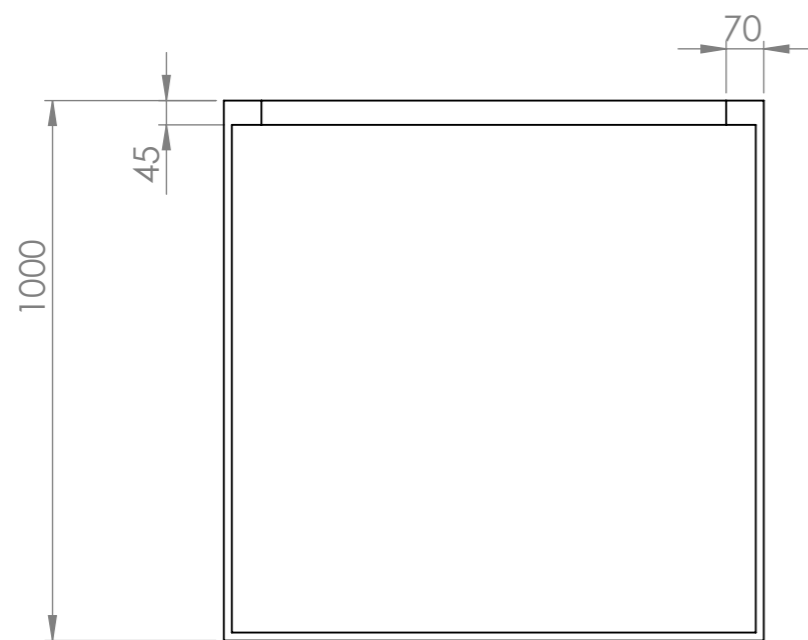

Commercial Pots

Commercial Pots
Blue Mountains
1300 554 575
commercial@commercialpots.com.au
commercialpots.com.au
Copyright Commercial Pots

Product Name : Cube Planter 1000

Product Dimensions : 1000L X 1000W X 1000H

Date : 8/5/2020 **Revision :** 1

Top View

Dimetric View

Section View A-A

Side View