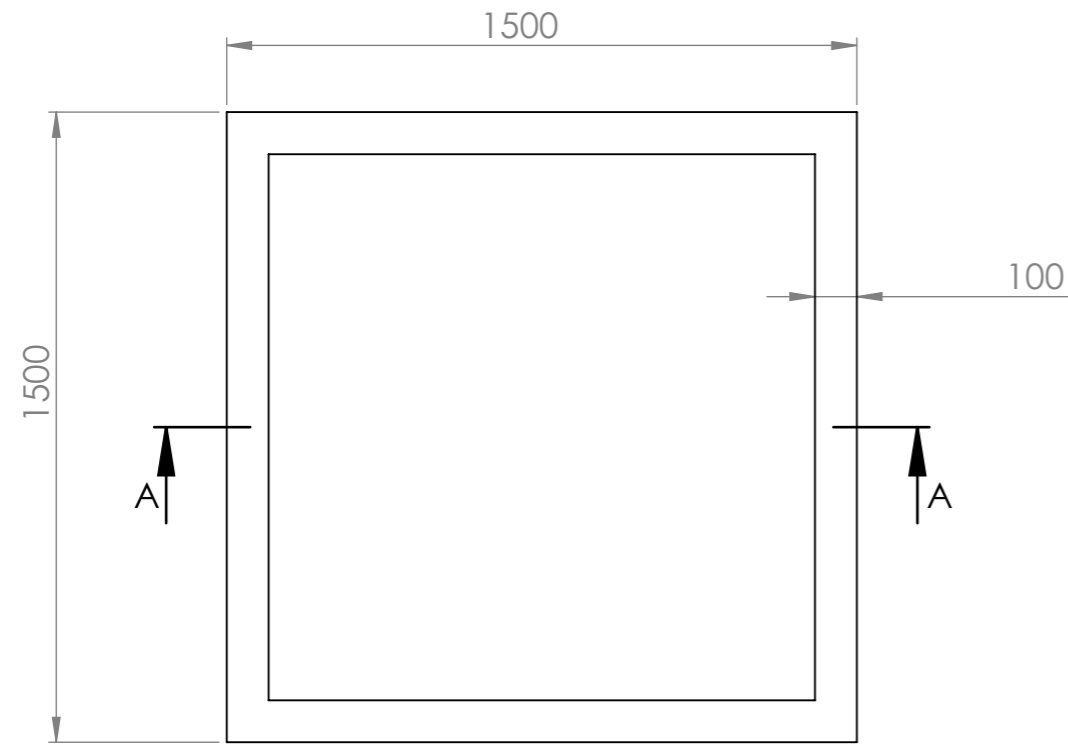

Commercial Pots

Commercial Pots
Blue Mountains
1300 554 575
commercial@commercialpots.com.au
commercialpots.com.au
Copyright Commercial Pots

Product Name : Cube Planter 1500

Product Dimensions : 1500L X 1500W X 1000H

Date : 8/5/2020

Revision : 1

Top View

Dimetric View

Section View A-A

Side View