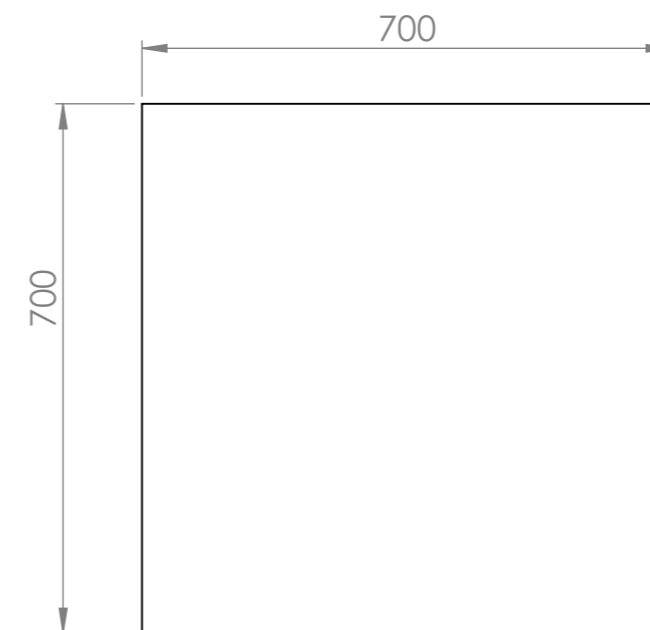

Commercial Pots

Commercial Pots
Blue Mountains
1300 554 575
commercial@commercialpots.com.au
commercialpots.com.au
Copyright Commercial Pots

Product Name : Cube Planter 700

Product Dimensions : 700L X 700W X 700H

Date : 8/5/2020

Revision : 1

Top View

Dimetric View

Section View A-A

Side View