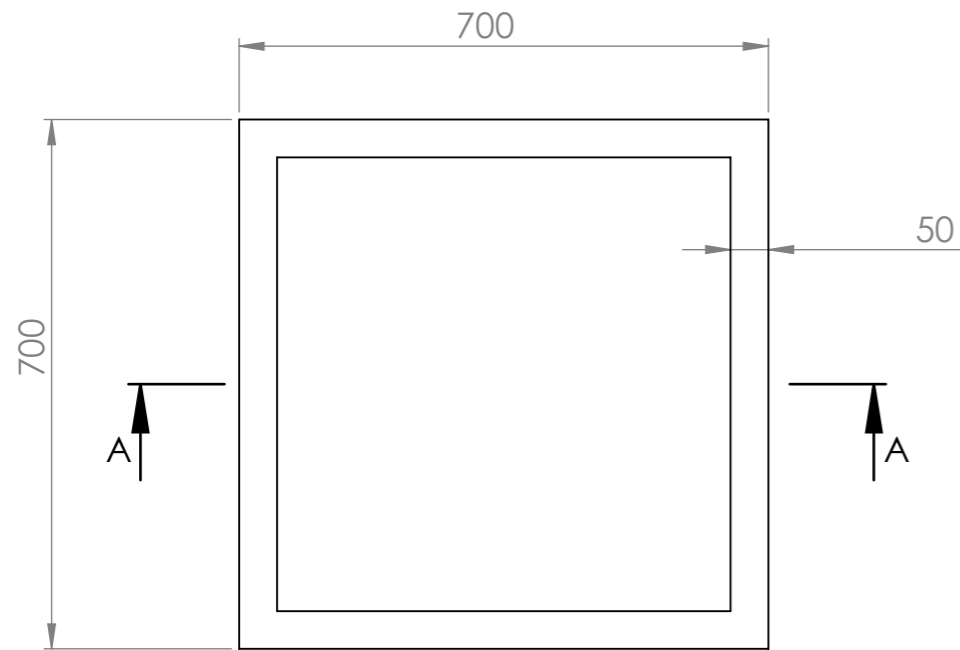

Commercial Pots

Commercial Pots
Blue Mountains
1300 554 575
commercial@commercialpots.com.au
commercialpots.com.au
Copyright Commercial Pots

Product Name : Cube Planter 700

Product Dimensions : 700L X 700W X 700H

Date : 8/5/2020

Revision : 1

Top View

Dimetric View

Section View A-A

Side View