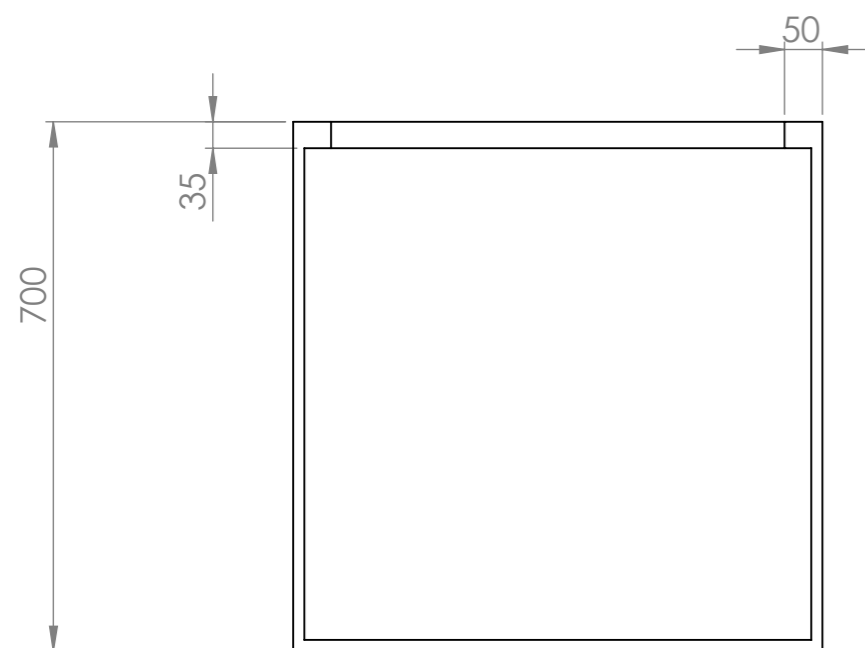

Commercial Pots

Commercial Pots
Blue Mountains
1300 554 575
commercial@commercialpots.com.au
commercialpots.com.au
Copyright Commercial Pots

Product Name : Cube Planter 700

Product Dimensions : 700L X 700W X 700H

Date : 8/5/2020

Revision : 1

Top View

Dimetric View

Section View A-A

Side View