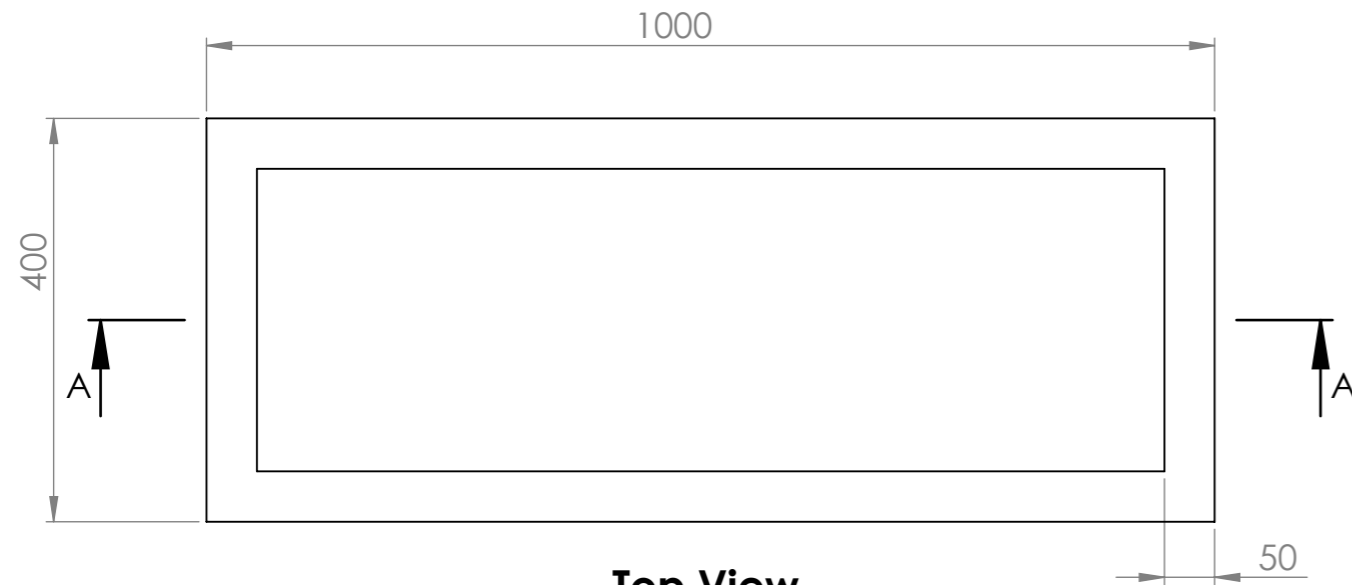

Commercial Pots

**Commercial Pots
Blue Mountains**

1300 554 575

commercial@commercialpots.com.au

commercialpots.com.au

Copyright Commercial Pots

Product Name : Low Trough Planter 1000

Product Dimensions : 1000L X 400W X 400H

Date : 8/5/2020

Revision : 1

Top View

Dimetric View

Section View A-A

Side View