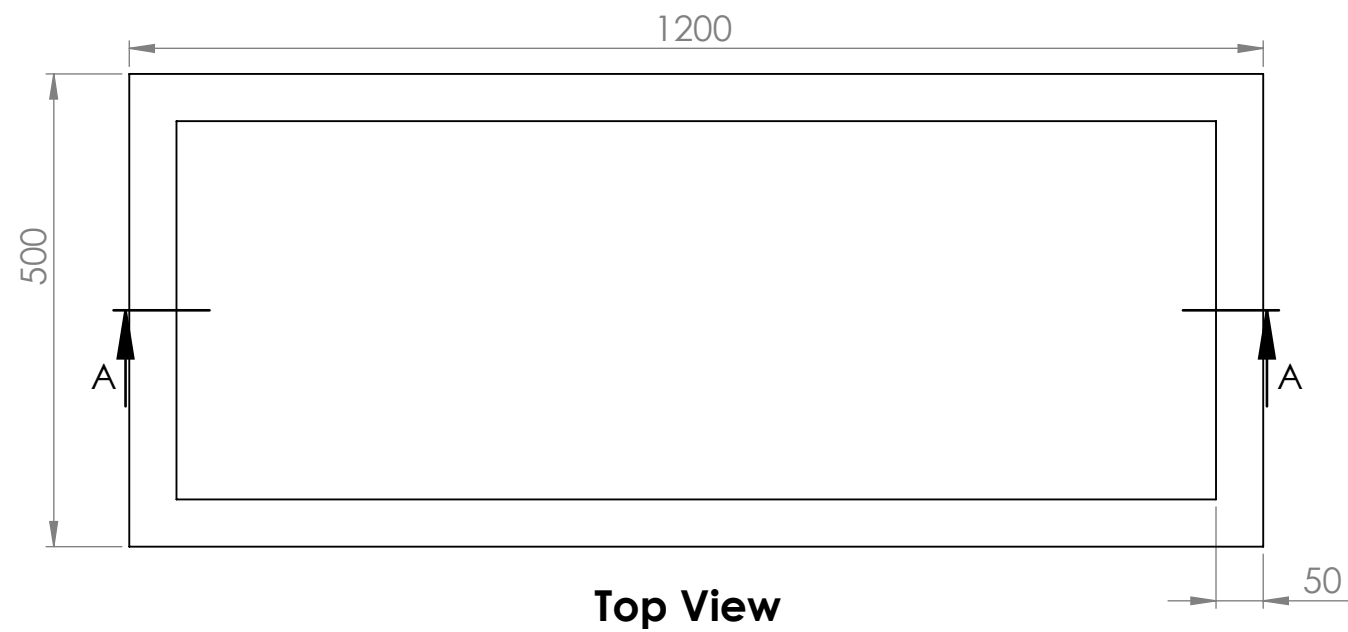

Product Dimensions : 1200L X 500W X 500H

Date : 8/5/2020

Revision : 1

Top View

Dimetric View

Section View A-A

Side View