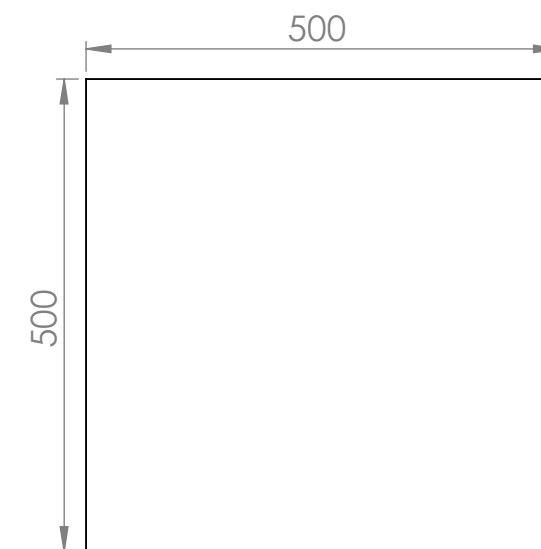

Product Dimensions : 1200L X 500W X 500H

Date : 8/5/2020

Revision : 1

Top View

Dimetric View

Section View A-A

Side View