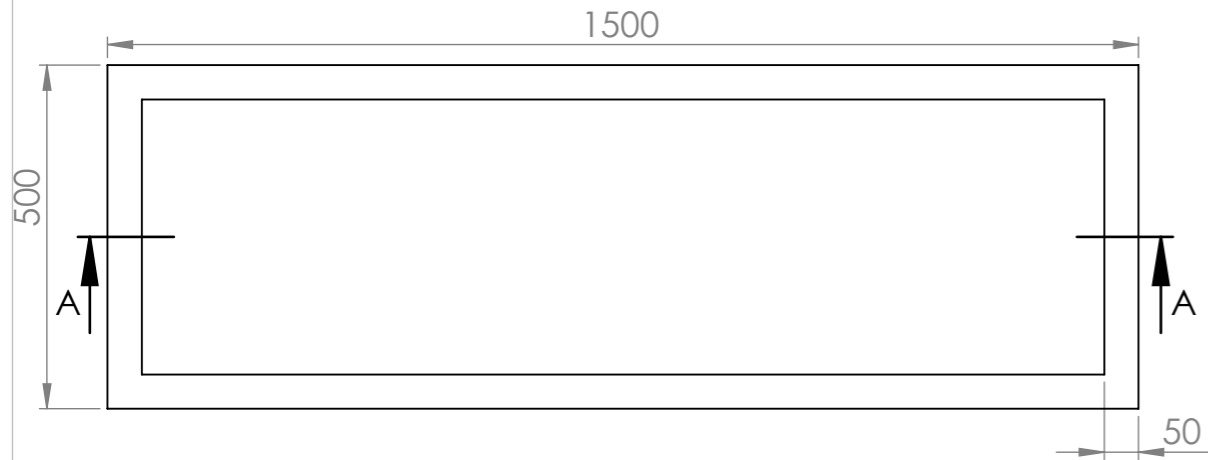

Product Dimensions : 1500L X 500W X 1000H

Date : 8/5/2020

Revision : 1

Top View

Section View A-A

Side View

Dimetric View