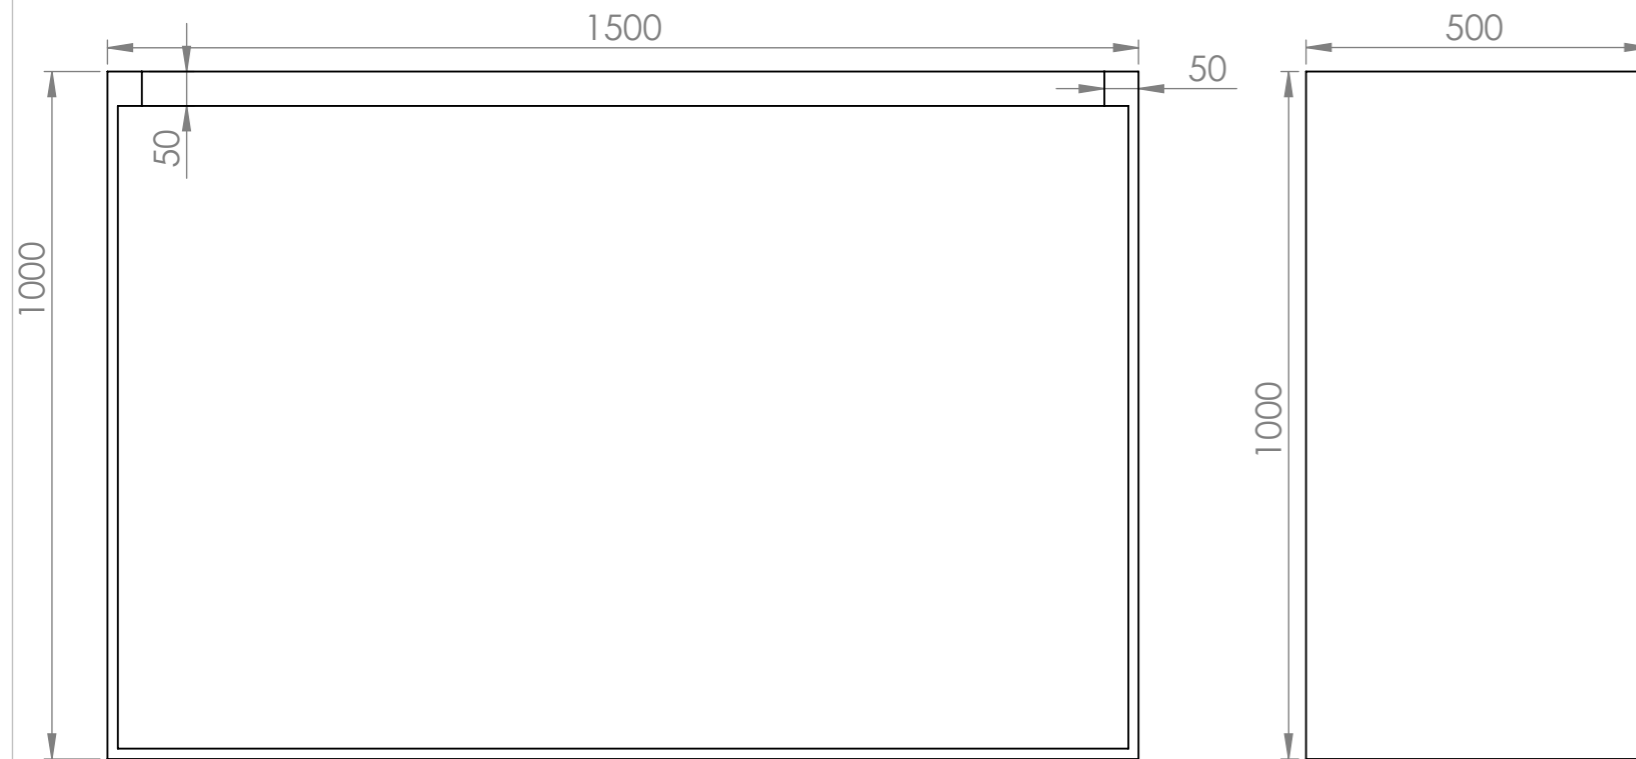

Commercial Pots

Commercial Pots

Blue Mountains

1300 554 575

commercial@commercialpots.com.au

commercialpots.com.au

Copyright Commercial Pots

Product Name : Slim Trough Planter 1500L 1000H

Product Dimensions : 1500L X 500W X 1000H

Date : 8/5/2020

Revision : 1

Top View

Section View A-A

Side View

Dimetric View