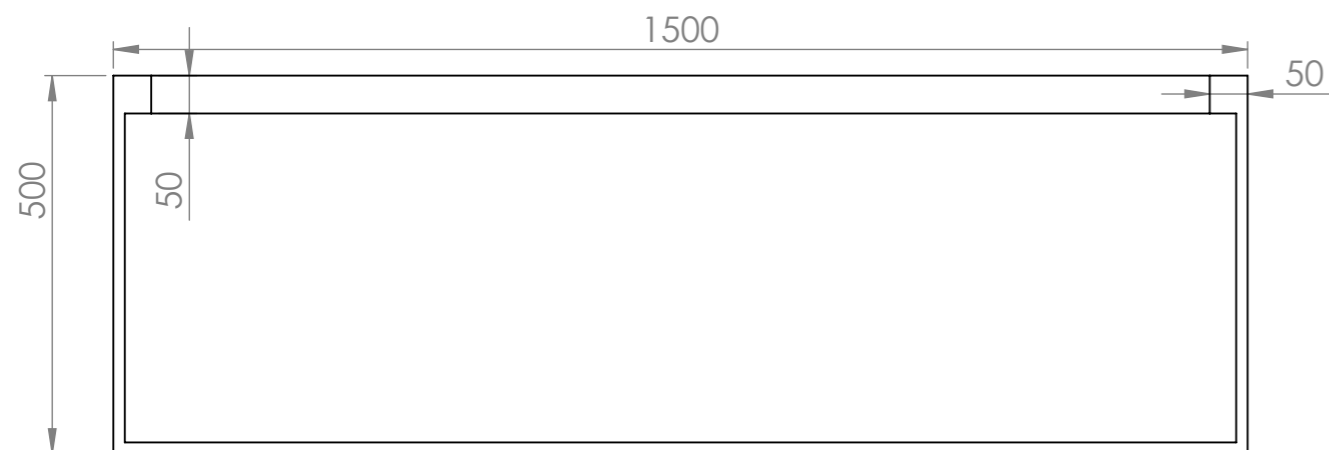

Product Dimensions : 1500L X 500W X 500H

Date : 8/5/2020

Revision : 1

Top View

Dimetric View

Section View A-A

Side View