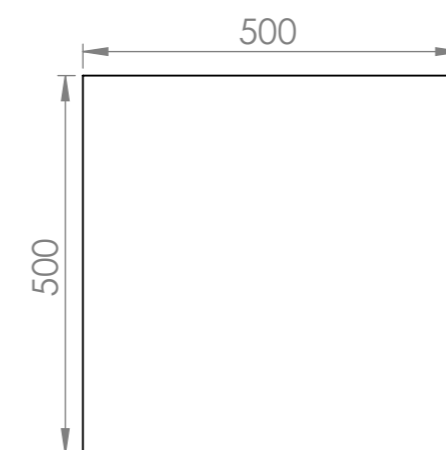

Product Dimensions : 1500L X 500W X 500H

Date : 8/5/2020

Revision : 1

Top View

Dimetric View

Section View A-A

Side View