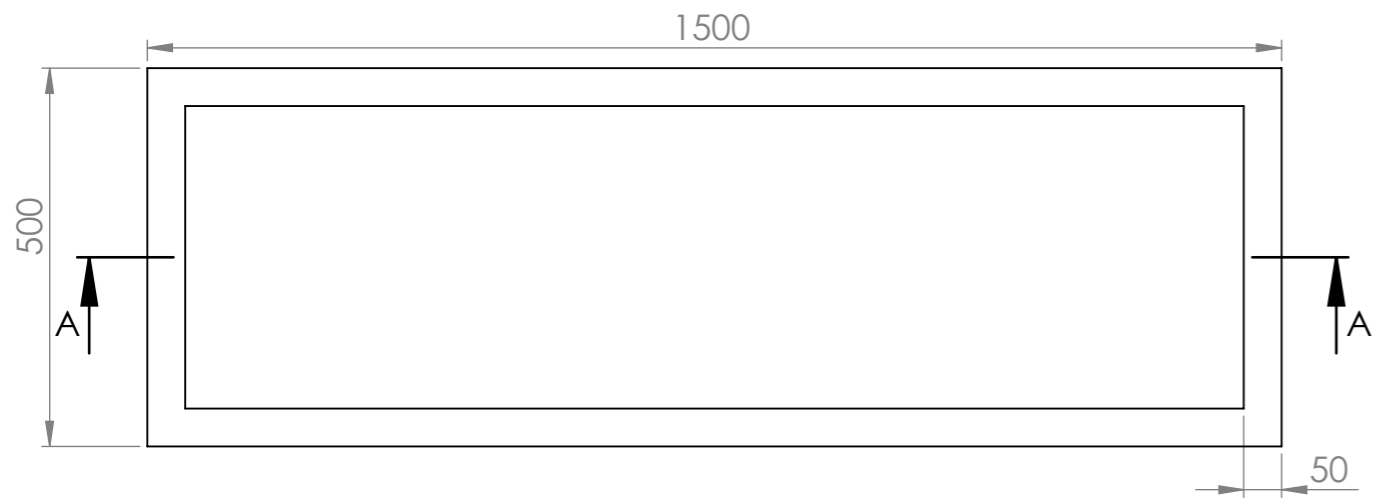

Product Dimensions : 1500L X 500W X 500H

Date : 8/5/2020

Revision : 1

Top View

Dimetric View

Section View A-A

Side View