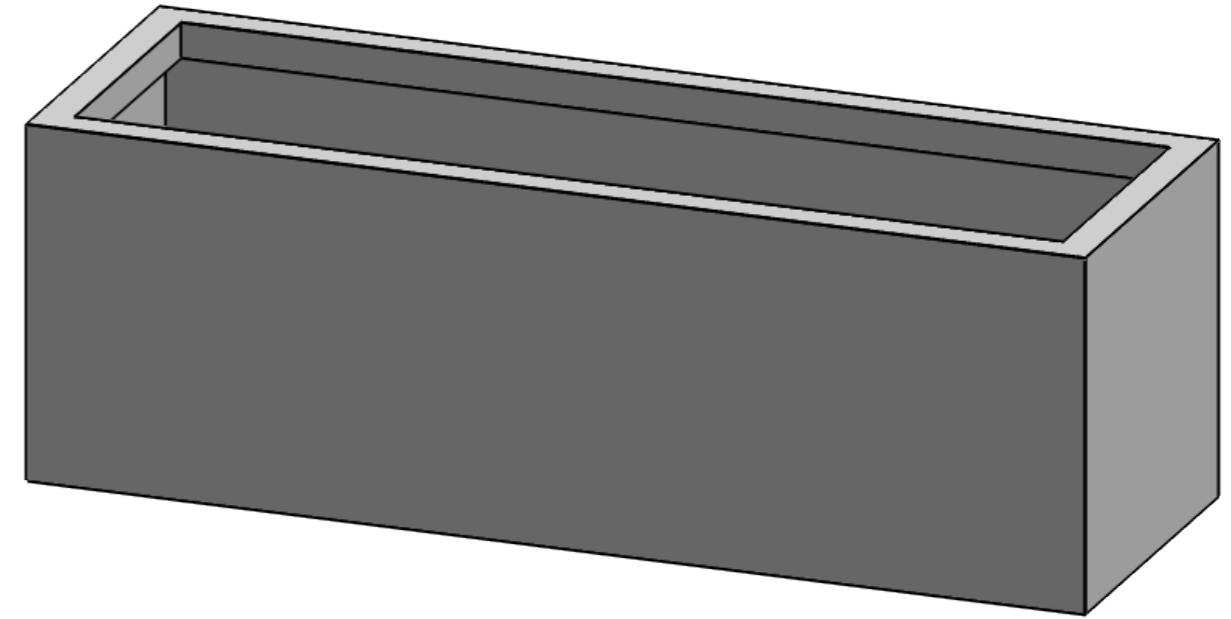

Commercial Pots

Commercial Pots

Blue Mountains

1300 554 575

commercial@commercialpots.com.au

commercialpots.com.au

Copyright Commercial Pots

Product Name : Slim Trough Planter 1500L 500H

Product Dimensions : 1500L X 500W X 500H

Date : 8/5/2020

Revision : 1

Top View

Dimetric View

Section View A-A

Side View