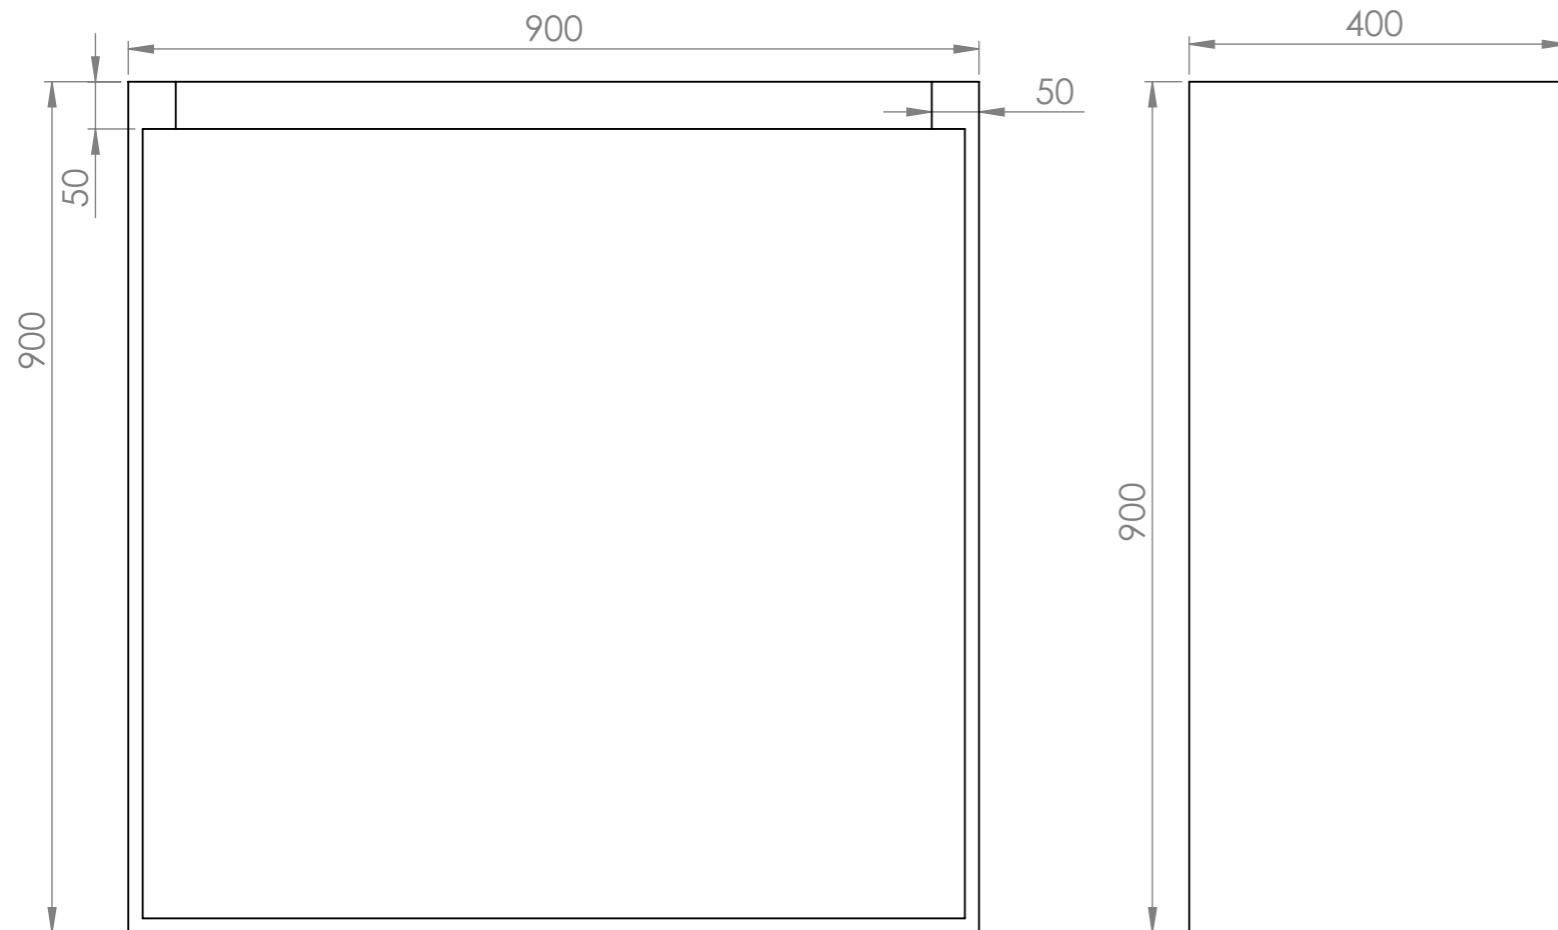

Commercial Pots

Commercial Pots
Blue Mountains
1300 554 575
commercial@commercialpots.com.au
commercialpots.com.au
Copyright Commercial Pots

Product Name : Slim Trough Planter 900

Product Dimensions : 900L X 400W X 900H

Date : 8/5/2020

Revision : 1

Top View

Section View A-A

Side View

Dimetric View