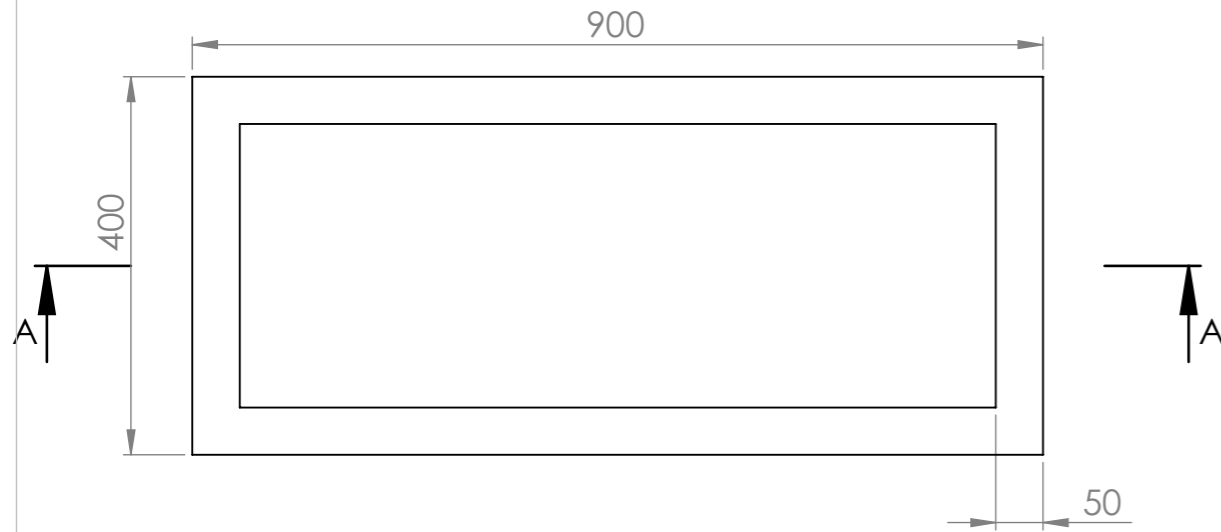

Commercial Pots

Commercial Pots
Blue Mountains
1300 554 575
commercial@commercialpots.com.au
commercialpots.com.au
Copyright Commercial Pots

Product Name : Slim Trough Planter 900

Product Dimensions : 900L X 400W X 900H

Date : 8/5/2020

Revision : 1

Top View

Section View A-A

Side View

Dimetric View