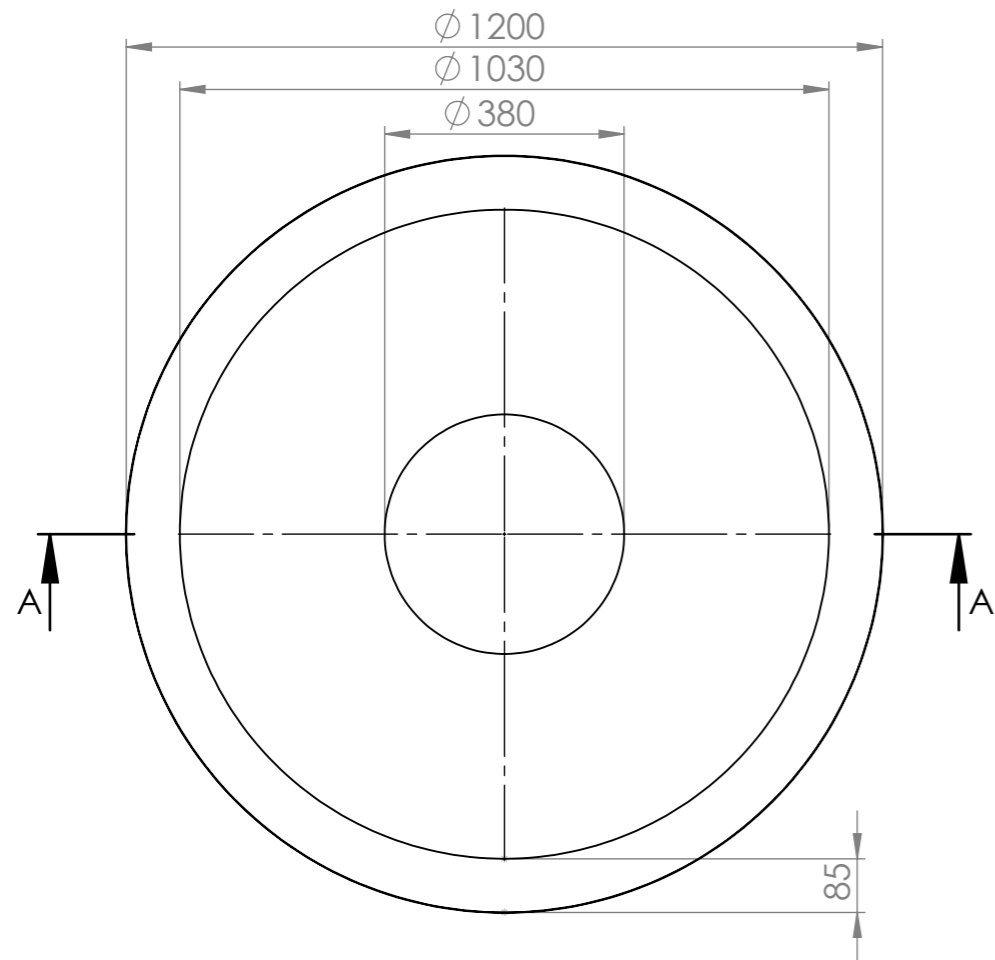

Commercial Pots

Commercial Pots
Blue Mountains
1300 554 575
commercial@commercialpots.com.au
commercialpots.com.au
Copyright Commercial Pots

Product Name : Urban Bowl 1200

Product Dimensions : 1200D x 600H

Date : 16/4/2020 **Revision :** 1

Top View

Side View

Section View A-A

Dimetric View