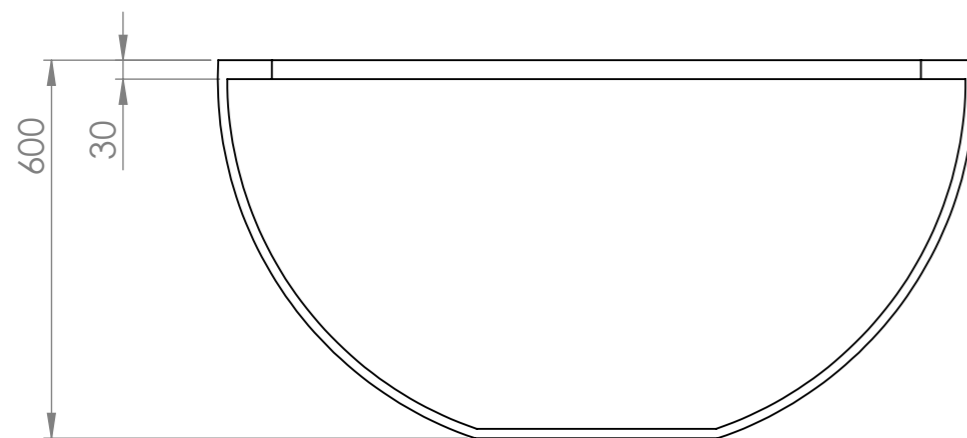

Commercial Pots

Commercial Pots
Blue Mountains
1300 554 575
commercial@commercialpots.com.au
commercialpots.com.au
Copyright Commercial Pots

Product Name : Urban Bowl 1200

Product Dimensions : 1200D x 600H

Date : 16/4/2020 **Revision :** 1

Top View

Side View

Section View A-A

Dimetric View