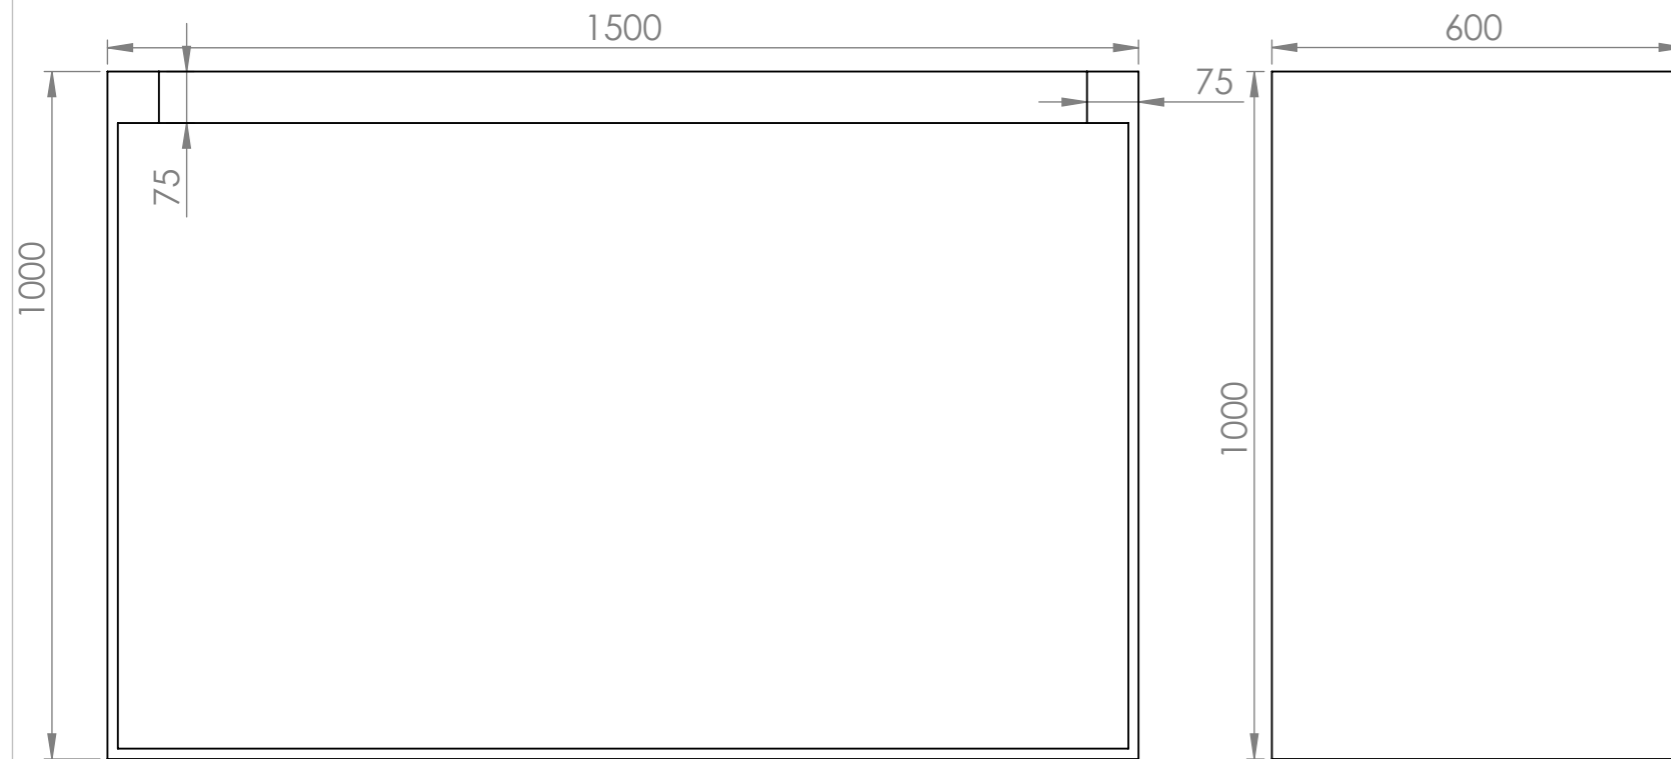

# Commercial Pots

**Commercial Pots**

**Blue Mountains**

**1300 554 575**

**commercial@commercialpots.com.au**

**commercialpots.com.au**

Copyright Commercial Pots

**Product Name :** Wide Trough Planter 1500L 1000H

**Product Dimensions :** 1500L X 600W X 1000H

**Date :** 8/5/2020

**Revision :** 1

**Top View**

**Section View A-A**

**Side View**

**Dimetric View**