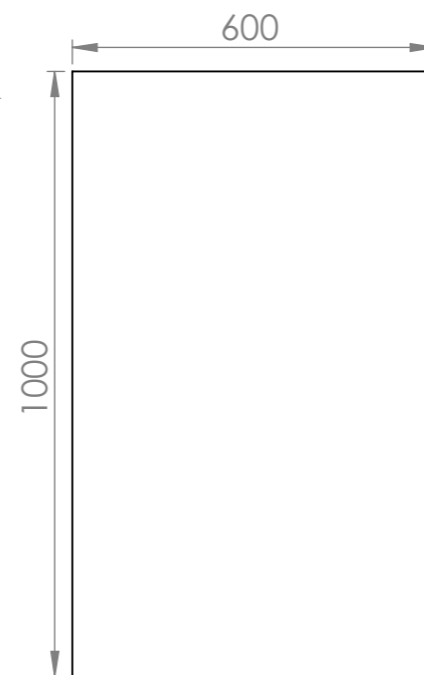

Commercial Pots

Commercial Pots
Blue Mountains

1300 554 575

commercial@commercialpots.com.au

commercialpots.com.au

Copyright Commercial Pots

Product Name : Wide Trough Planter 1800L 1000H

Product Dimensions : 1800L X 600W X 1000H

Date : 8/5/2020

Revision : 1

Top View

Dimetric View

Section View A-A

Side View