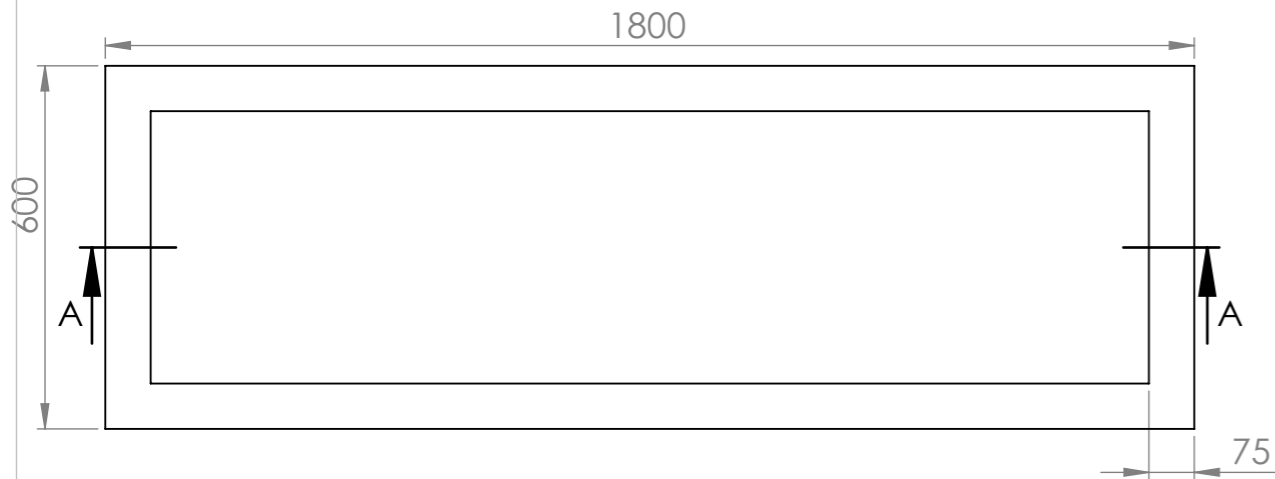

Commercial Pots

Commercial Pots
Blue Mountains

1300 554 575

commercial@commercialpots.com.au

commercialpots.com.au

Copyright Commercial Pots

Product Name : Wide Trough Planter 1800L 1000H

Product Dimensions : 1800L X 600W X 1000H

Date : 8/5/2020

Revision : 1

Top View

Dimetric View

Section View A-A

Side View