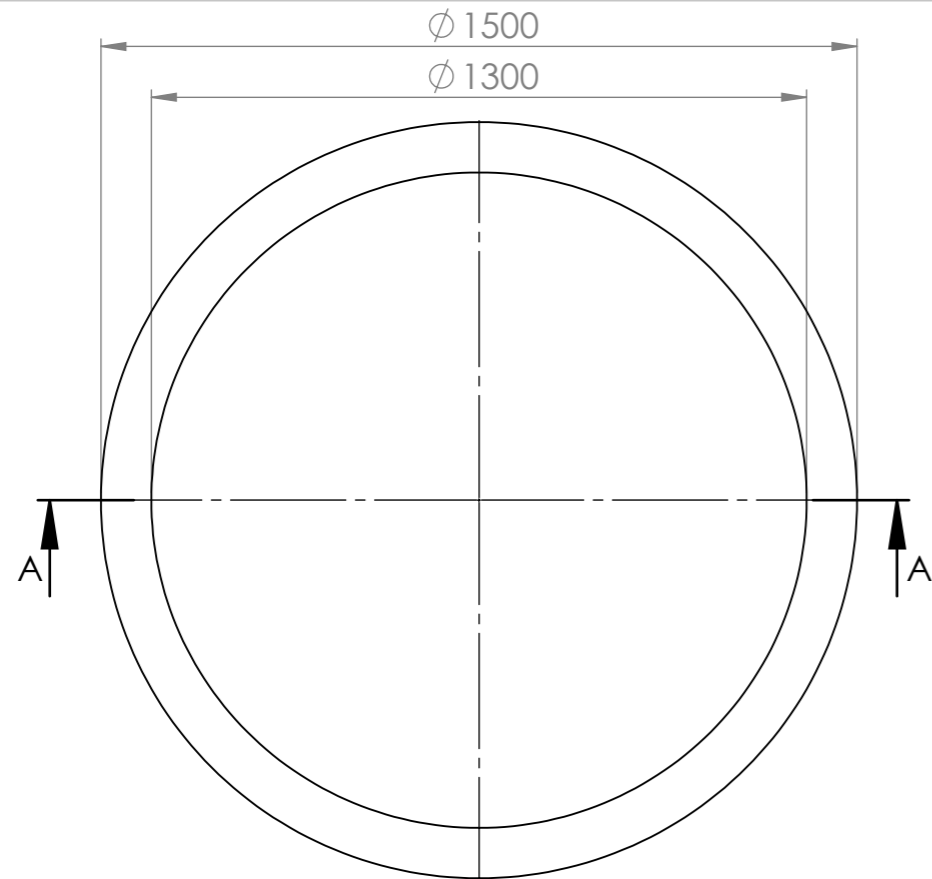

Commercial Pots

Commercial Pots
Blue Mountains
1300 554 575
commercial@commercialpots.com.au
commercialpots.com.au
Copyright Commercial Pots

Product Name : Cylinder Planter 1500

Product Dimensions : 1500D x 800H

Date : 7/5/2020

Revision : 1

Top view

Dimetric view

Section View A-A

Side view