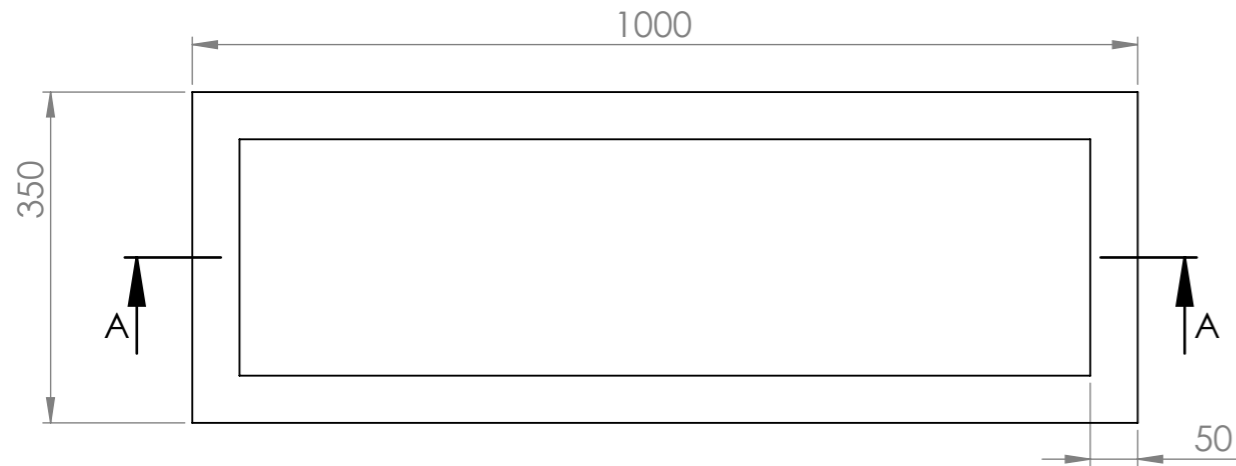

Commercial Pots

Commercial Pots
Blue Mountains

1300 554 575

commercial@commercialpots.com.au

commercialpots.com.au

Copyright Commercial Pots

Product Name : Slim Trough Planter 1000L 800H

Product Dimensions : 1000L X 350W X 800H

Date : 1/9/2020

Revision : 1

Top View

Section View A-A

Side View

Dimetric View