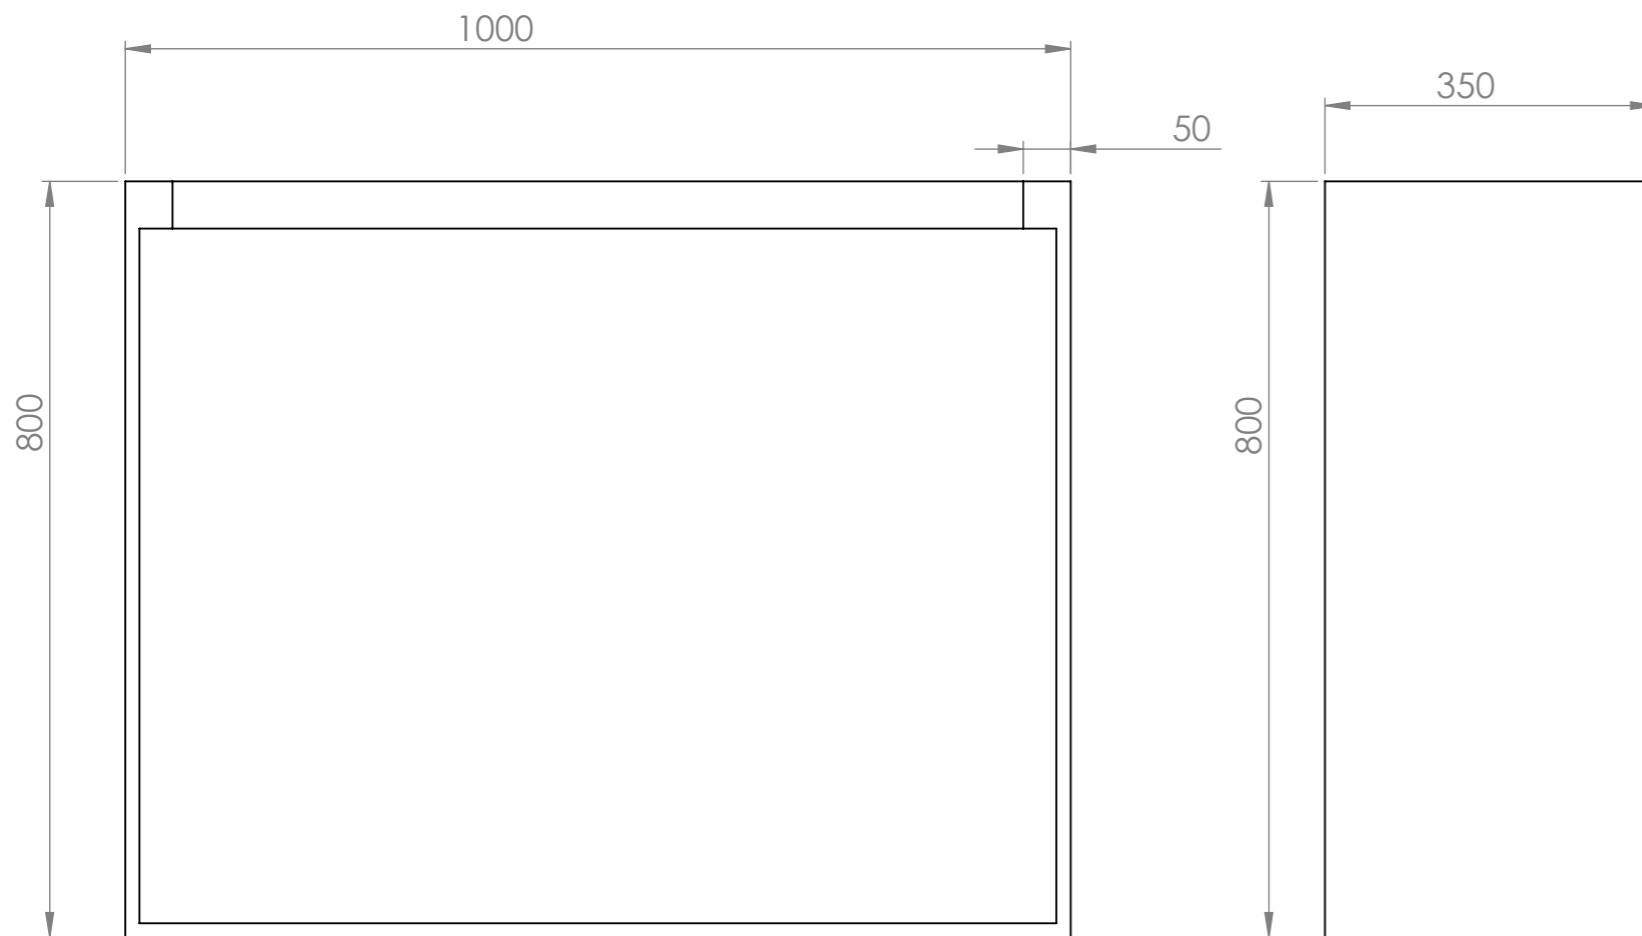

Commercial Pots

Commercial Pots
Blue Mountains

1300 554 575

commercial@commercialpots.com.au

commercialpots.com.au

Copyright Commercial Pots

Product Name : Slim Trough Planter 1000L 800H

Product Dimensions : 1000L X 350W X 800H

Date : 1/9/2020

Revision : 1

Top View

Section View A-A

Side View

Dimetric View