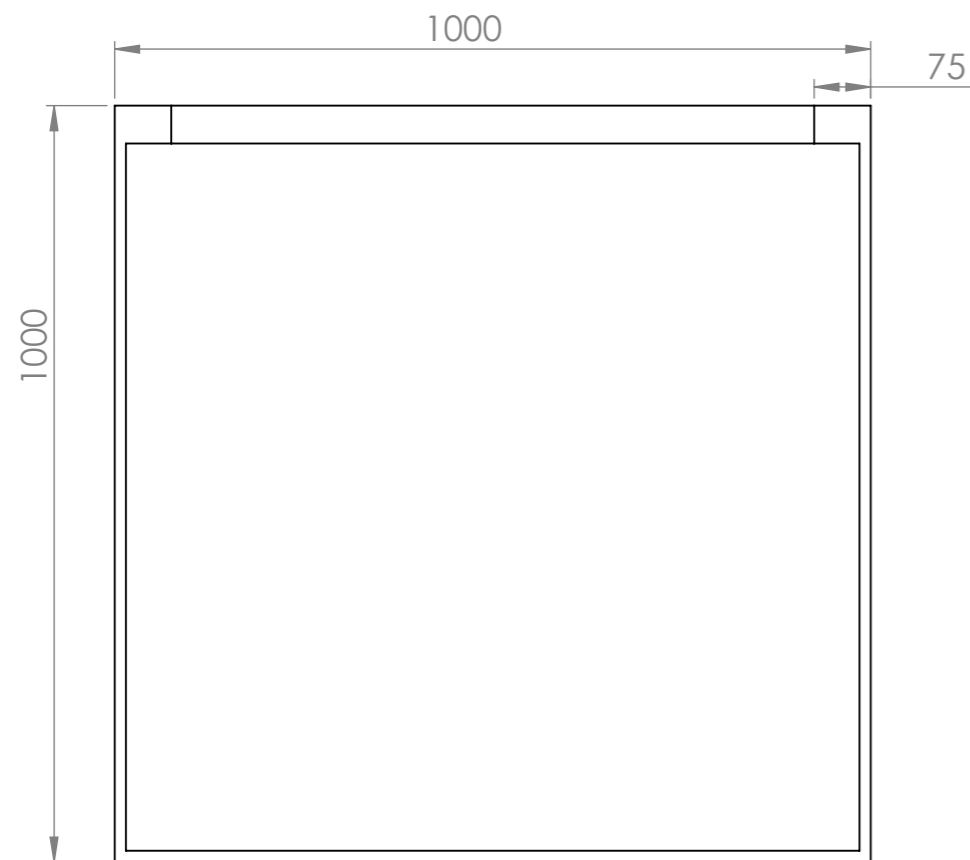

# Commercial Pots

**Commercial Pots**  
**Blue Mountains**  
**1300 554 575**  
**commercial@commercialpots.com.au**  
**commercialpots.com.au**  
Copyright Commercial Pots

**Product Name :** Wide Trough Planter 1000L 1000H

**Product Dimensions :** 1000L X 600W X 1000H

**Date :** 2/9/2020

**Revision :** 1

**Dimetric View**