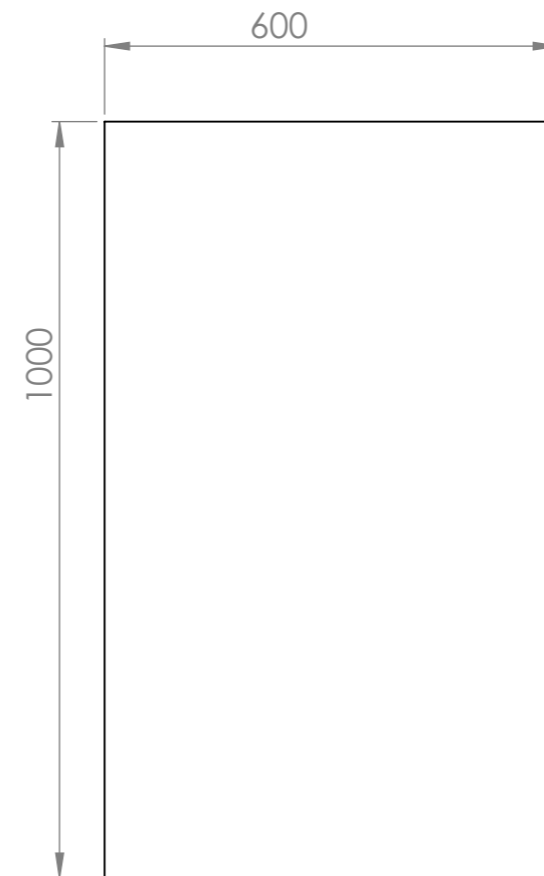

# Commercial Pots

**Commercial Pots**  
**Blue Mountains**  
**1300 554 575**  
**commercial@commercialpots.com.au**  
**commercialpots.com.au**  
Copyright Commercial Pots

**Product Name :** Wide Trough Planter 1000L 1000H

**Product Dimensions :** 1000L X 600W X 1000H

**Date :** 2/9/2020

**Revision :** 1

**Dimetric View**