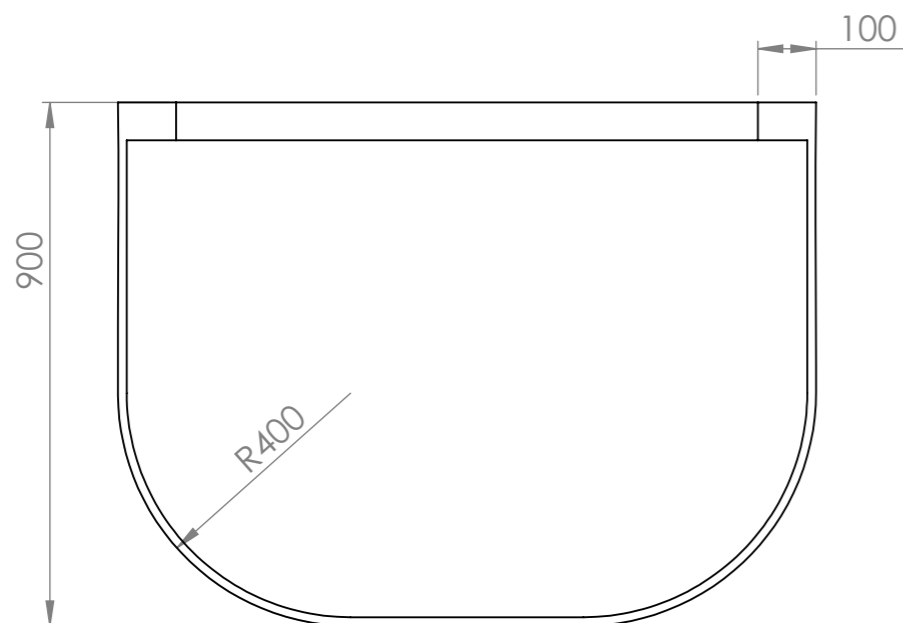

# Commercial Pots

**Commercial Pots**  
**Blue Mountains**  
**1300 554 575**  
**commercial@commercialpots.com.au**  
**commercialpots.com.au**  
Copyright Commercial Pots

**Product Name :** City Bowl 1200D x 900H

**Product Dimensions :** 1200D x 900H

**Date :** 29/8/2020      **Revision :** 1

**Top View**

**Section View A-A**

**Side View**

**Dimetric view**